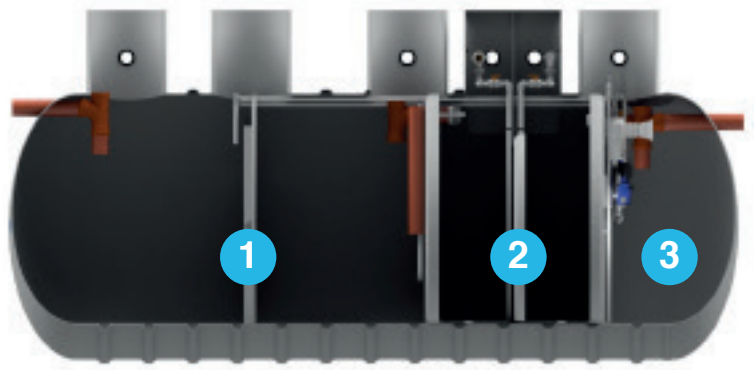

#### 1 Primary anoxic settlement zone

- Retains large, hardly and non-degradable solids
- Restricts solids from entering biozone
- Balances flow

#### 2 Aerobic biozone

- Converts dissolved organic material into inert CO<sup>2</sup> and clean water
- Aeration moves plastic media and self cleans bacterial supports

#### 3 Humus settlement zone

- Separates liquid from solids
- Transports accumulated sludge back to the primary settlement zone

With sturdy GRP construction, the Ecoprocess™ MBBR is built to last. Pedestrian duty covers and access manways are pre-supplied for improved safety and ease of maintenance.