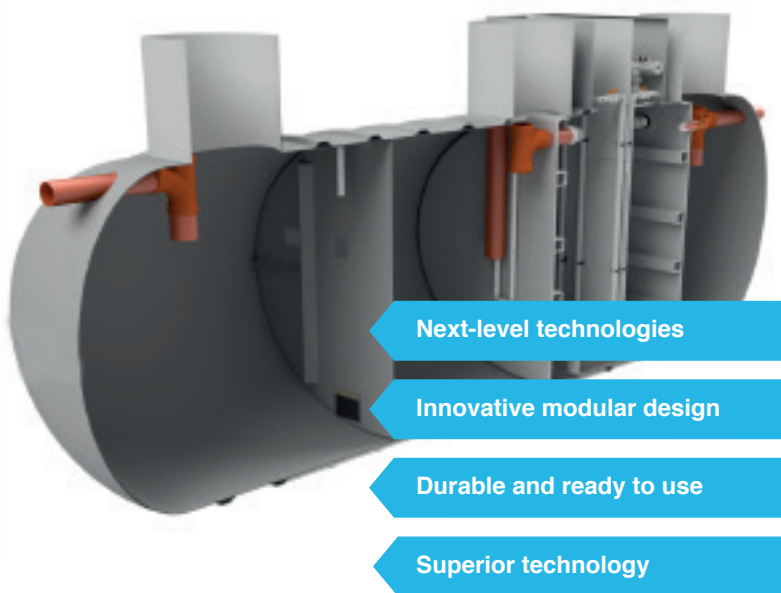

## Moving Bed Biofilm Reactor

ENERGY  
SAVING

SMALL  
FOOTPRINT

ROBUST &  
DURABLE

## Wastewater treatment solutions tailor-made for large projects

Combining high performance with a compact and robust design, the Ecoprocess™ MBBR is ideal for projects with tight controls on hydraulic loading and effluent concentrations.