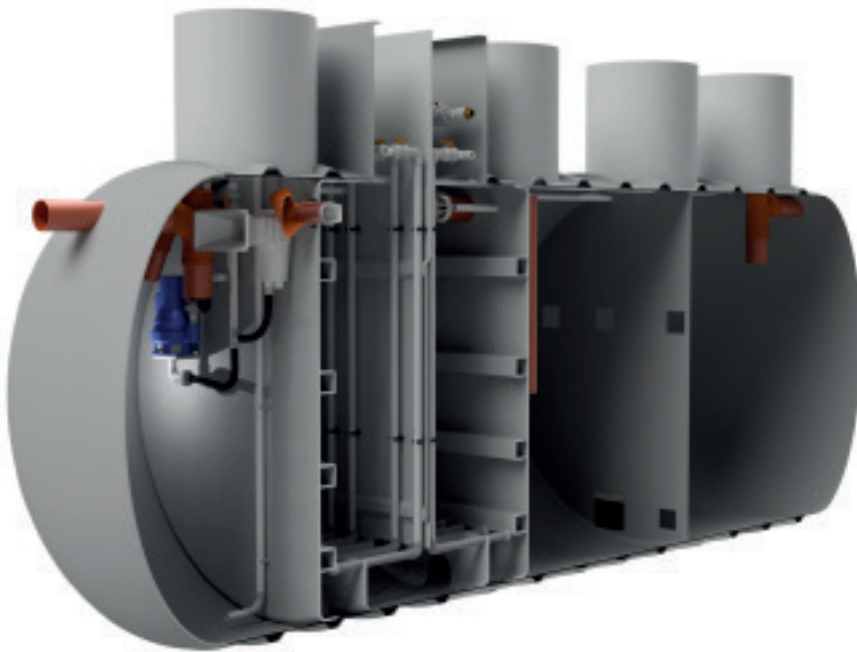

## Moving Bed Biofilm Reactor

ENERGY  
SAVING

SMALL  
FOOTPRINT

ROBUST &  
DURABLE

## Wastewater treatment solutions tailor-made for large projects

Combining high performance with a compact and robust design, the Ecoprocess™ MBBR is ideal for projects with tight controls on hydraulic loading and effluent concentrations.